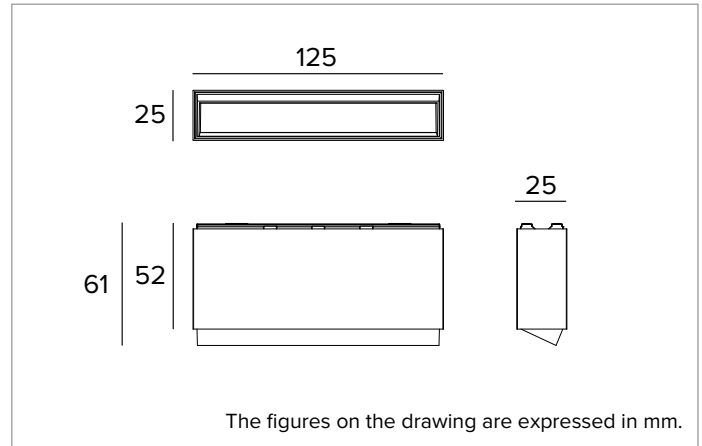

SOURCE

Hugh efficiency Ra90 LED Emitter.

Energy efficiency class: F

Nominal power: 7,3W

Nominal flux: 621lm

Colour rendering index: 90

Rf: 87.6

Rg: 103.9

CCT nominal: 2700K

Lifetime (L80/B10): >50000h tq +25°C

ILLUMINOTECHNICAL CHARACTERISTICS

Wall Washer optical system: a high reflectance anodised aluminium reflector, holographic diffuser filter, frame in black polycarbonate.

Optic: WALL WASHER

Optical efficiency: 64%

Fixture flux: 399lm

Luminous efficacy: 48lm/W

Photobiological safety: Compliant with RG1 low risk group

MECHANICAL CHARACTERISTICS

Black painted die-cast aluminium body. Sizes 125x25mm.

Colour and finish: Deep black

Dimensions: 25x125mm

Weight: 0.24Kg

Version: STANDARD

Degree of protection: IP20

ELECTRICAL CHARACTERISTICS

Fixture Power: 8W

Power supply: 48Vdc

Insulation Class: CLASS 3

Class F: YES

Ambient temperature: 0°C / +25°C

INSTALLATION

Extremely rapid, versatile and simple mechanical and electrical coupling system using magnets which support the fixture on the Power Track and feed power inside the fixture on all versions.

NOTES

110-277Vac version available on request.

WARRANTY

5 years.

Due to the technological evolution of the electronic components, the data provided may be updated, and as such, confirmation must be requested during the order process.

Luminous flux and power supply have +/-10% tolerances with respect to the indicated value. tq +25°C (CIE 121).

We reserve the right to make technical changes.

Targetti Sankey S.r.l.
Via Pratese, 164
50145 Firenze - Italy
Tel: +39 055 37911
targetti.com
targetti@targetti.com

CCIAA Firenze
Share Capital:
€ 500.000,00
VAT N. (IT):
01537660480
R.E.A.: FI-275656

TARGETTI